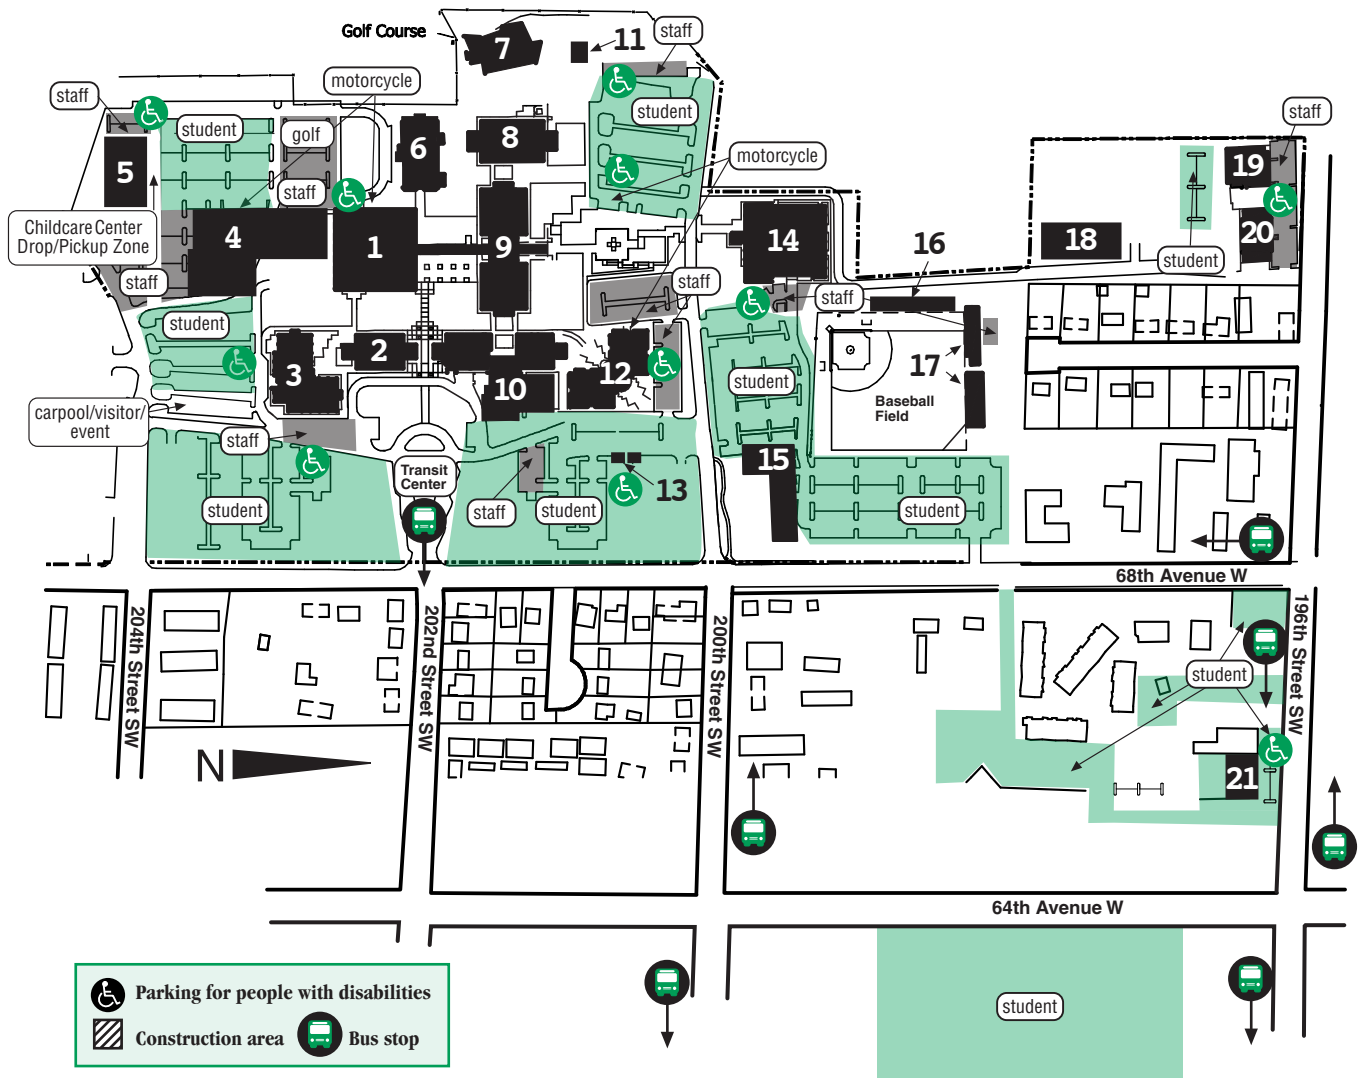

# Parking Options. Find your space!

- 1. Lynnwood Hall
- 2. Alderwood Hall
- 3. Snohomish Hall
- 4. Mukilteo Hall
- 5. Center for Families
- 6. Woodway Hall
- 7. Mill Creek Hall

- 8. Meadowdale Hall
- 9. Mountlake Terrace Hall
- 10. Brier Hall
- 11. Relocatable Building
- 12. Snoqualmie Hall
- 13. Duplex Buildings
- 14. Seaview Gym

- 15. Rainier Place
- 16. Batting Cage
- 17. Horticulture Buildings
- 18. Central Receiving
- 19. Clearview Building
- 20. Maltby Building
- 21. Monroe Hall

[www.edcc.edu/campus](http://www.edcc.edu/campus)